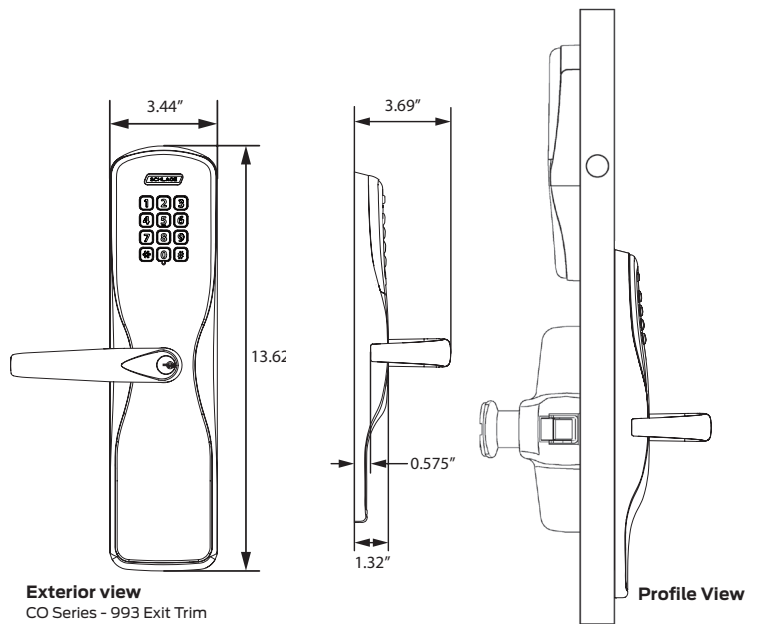

Compatibility

Reader options	CO-100	CO-200/CO-220	CO-250
KP keypad	X	X	
PR proximity		X	
PRK proximity + keypad		X	
MS magnetic stripe		X	X
MSK magnetic stripe + keypad		X	X

Programming options

Reader options	CO-100	CO-200/CO-220	CO-250
Computer		X	X
Manual	X	X	

Note: (2) #7 fasteners with decorative washers located 11.88" below bottom edge of lock

Allegion, the Allegion logo, Falcon, Schlage, the Schlage logo and Von Duprin are trademarks of Allegion plc, its subsidiaries and/or affiliates in the United States and other countries. All other trademarks are the property of their respective owners.

About Allegion

Allegion (NYSE: ALLE) is a global pioneer in safety and security, with leading brands like CISA®, Interflex®, LCN®, Schlage®, SimonsVoss® and Von Duprin®. Focusing on security around the door and adjacent areas, Allegion produces a range of solutions for homes, businesses, schools and other institutions. Allegion is a $2 billion company, with products sold in almost 130 countries. For more, visit www.allegion.com.

KRYPTONITE ■ LCN ■ ■ STEELCRAFT ■ VON DUPRIN

© 2018 Allegion
004183, Rev. 02/18
www.allegion.com/us