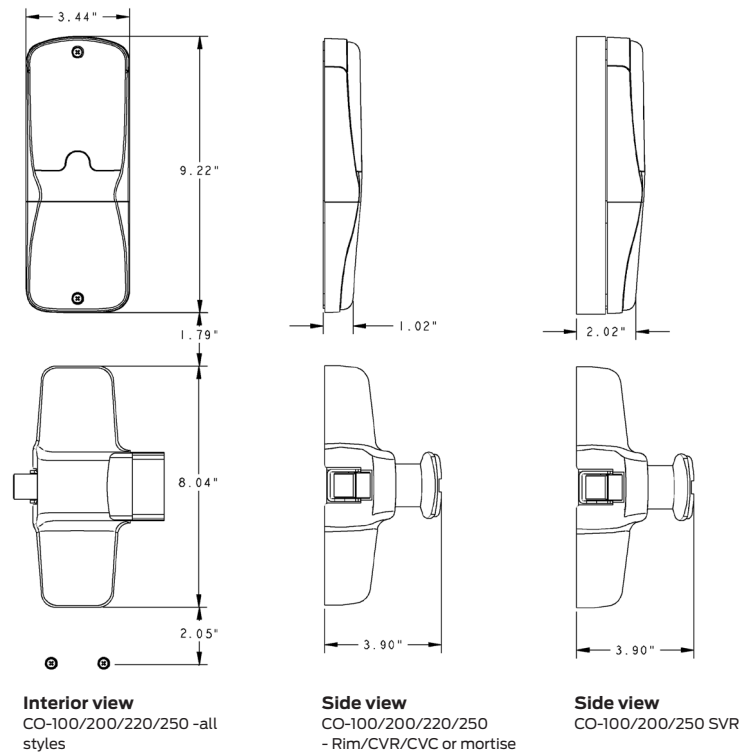

Compatibility

Reader options	CO-100	CO-200/CO-220	CO-250
KP keypad	X	X	
PR proximity		X	
PRK proximity + keypad		X	
MS magnetic stripe		X	X
MSK magnetic stripe + keypad		X	X

Programming options

Reader options	CO-100	CO-200/CO-220	CO-250
Computer		X	X
Manual	X	X	

Note: (2) #7 fasteners with decorative washers located 11.88" below bottom edge of lock

Allegion, the Allegion logo, Falcon, Schlage, the Schlage logo and Von Duprin are trademarks of Allegion plc, its subsidiaries and/or affiliates in the United States and other countries. All other trademarks are the property of their respective owners.

About Allegion

Allegion (NYSE: ALLE) is a global pioneer in safety and security, with leading brands like CISA®, Interflex®, LCN®, Schlage®, SimonsVoss® and Von Duprin®. Focusing on security around the door and adjacent areas, Allegion produces a range of solutions for homes, businesses, schools and other institutions. Allegion is a $2 billion company, with products sold in almost 130 countries. For more, visit www.allegion.com.

KRYPTONITE ■ LCN ■ ■ STEELCRAFT ■ VON DUPRIN

© 2018 Allegion
004183, Rev. 02/18
www.allegion.com/us